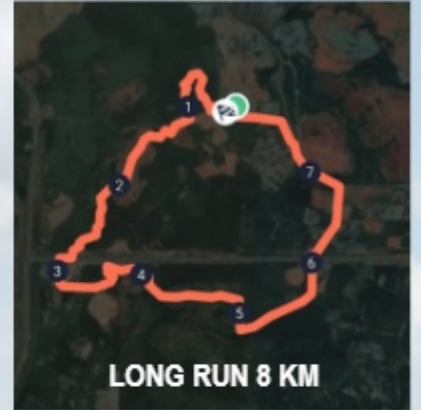

PAN ASIA HASH 2024

RUN TRAIL INFORMATION

跑步路线信息

SUNDAY 6h OCTOBER 2024
星期天 6/10/2024

RUN TRAIL F

LONG RUN : 8 KM / SHORT RUN: 5 KM
RUNSITE : Pengerang, JOHOR
BUS TO RUN SITE FROM LOTUS DESARU : 9:00AM
TIME TRAVEL BY BUS : 30 MINS
RUN START : TO CONFIRM AT RUNSITE
BUS RETURN TO LOTUS DESARU : 2:00PM

B 跑步路线

: 8 KM / : 5 KM

: Pengerang, JOHOR

: 9:00AM

HARE TEAM : JBHHH

EMERGENCY CONTACT PERSONS

2 IN 1 : 012 770 8535

SHORT KOK : 019 772 2040

MEIKU : 012 771 3912

AH YO YO : 012 785 3111

OFFICIAL HOST