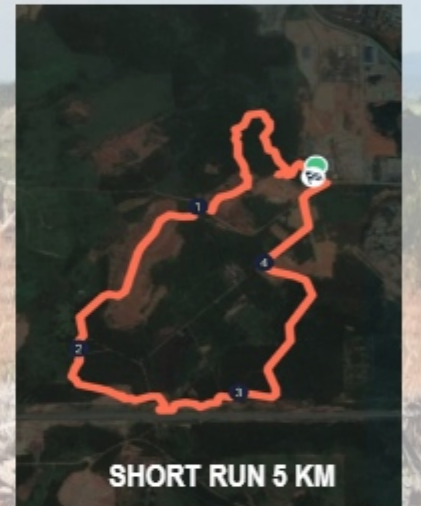

PAN ASIA HASH 2024

RUN TRAIL INFORMATION

跑步路线信息

SUNDAY 6h OCTOBER 2024
星期天 6/10/2024

RUN TRAIL F

LONG RUN : 8 KM / SHORT RUN: 5 KM
RUNSITE : Pengerang, JOHOR
BUS TO RUN SITE FROM LOTUS DESARU : 9:00AM
TIME TRAVEL BY BUS : 30 MINS
RUN START : TO CONFIRM AT RUNSITE
BUS RETURN TO LOTUS DESARU : 2:00PM

MEIKU : 012 771 3912

AH YO YO : 012 785 3111

OFFICIAL HOST

LONG RUN 8 KM

SHORT RUN 5 KM